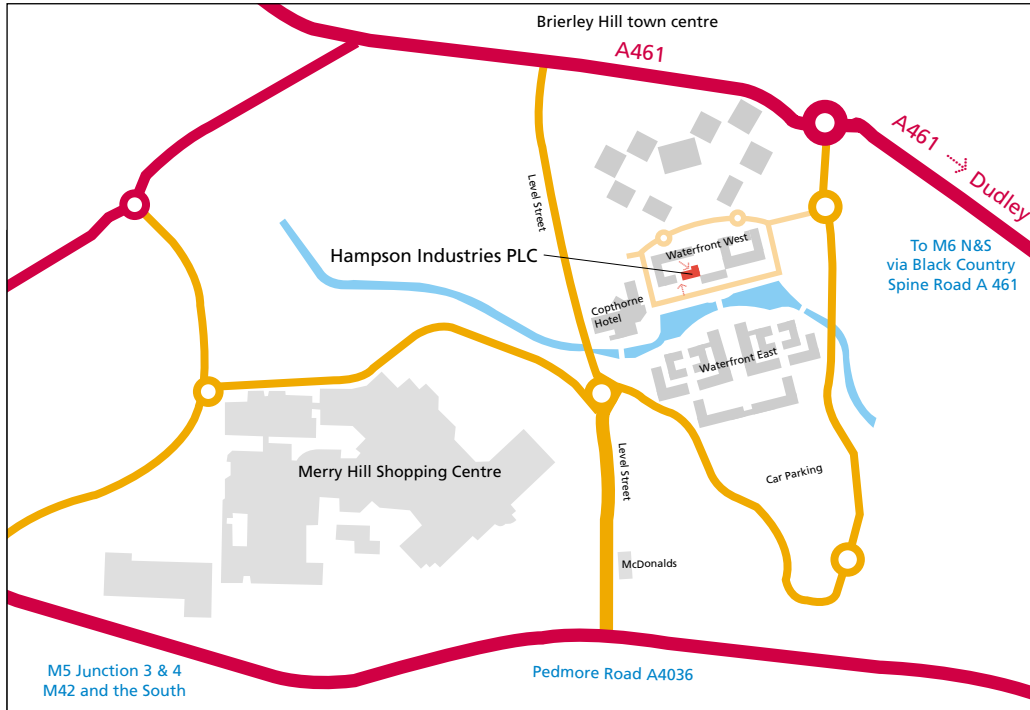

For detail see inset map above

From the North

Exit M6 J10 proceed along A461 (East) Black Country Spine Road direction Dudley. Follow for approx 6 miles, turn left at A4123 (East) 4th exit at roundabout - turn left to rejoin A461. Follow A461 (Dudley) for 3.1 miles, over 2 roundabouts (still A461). Turn slight left onto Stourbridge Road - at 1st roundabout take 1st exit, next roundabout take 2nd exit - turn 1st right into Cable Plaza.

From the South

Exit J2 M5, 4th exit to A4123 (E) turn left to A461. Follow A461 (Dudley) for 3 miles over 2 roundabouts, turn slight left onto Stourbridge Road (still A461). At first roundabout take 1st exit, next roundabout take 2nd exit, turn 1st right into Cable Plaza.