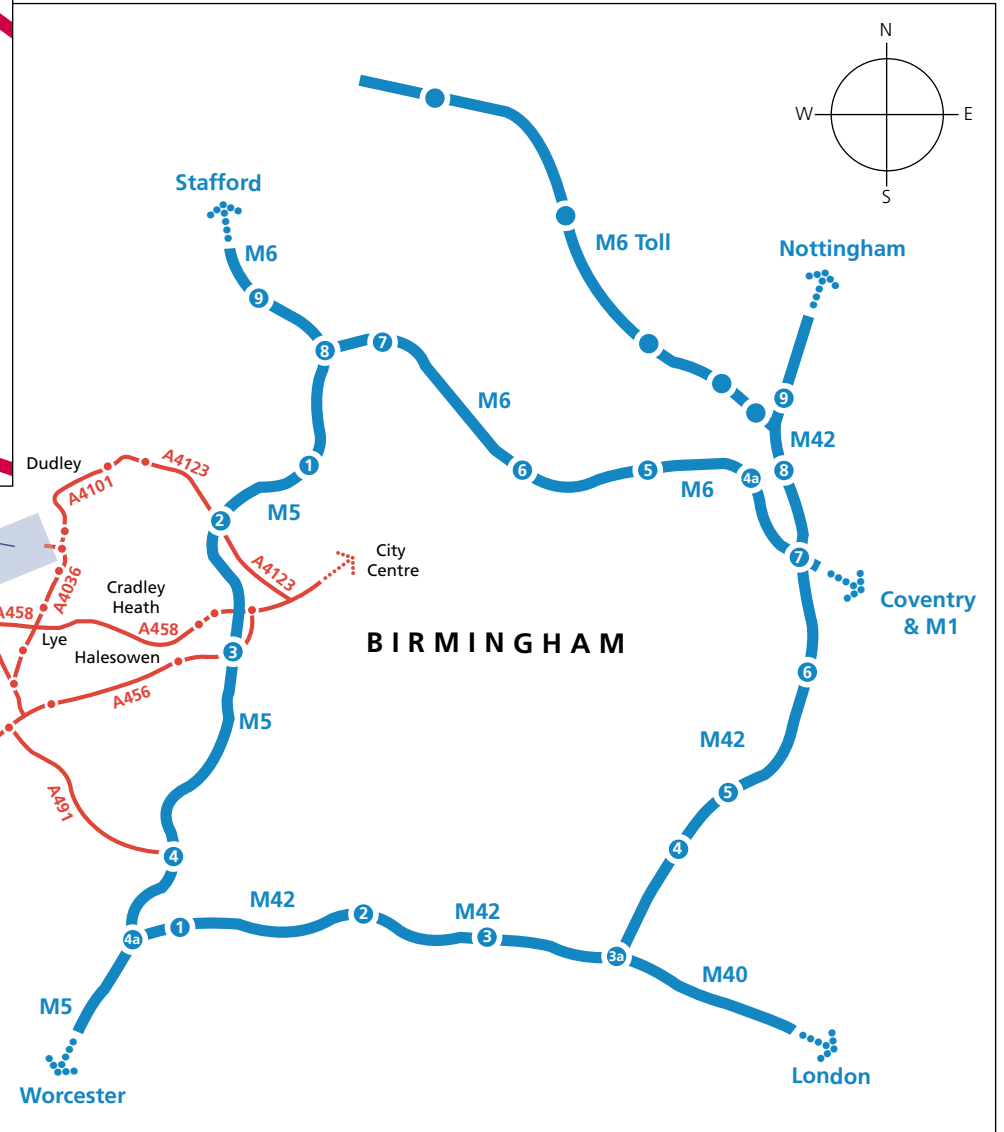

For detail see inset map above

From the North

Exit M6 J10 proceed along A461 (East) Black Country Spine Road direction Dudley. Follow for approx 6 miles, turn left at A4123 (East) 4th exit at roundabout - turn left to rejoin A461. Follow A461 (Dudley) for 3.1 miles, over 2 roundabouts (still A461). Turn slight left onto Stourbridge Road - at 1st roundabout take 1st exit, next roundabout take 2nd exit - turn 1st right into Cable Plaza.

From the South

Exit J2 M5, 4th exit to A4123 (E) turn left to A461. Follow A461 (Dudley) for 3 miles over 2 roundabouts, turn slight left onto Stourbridge Road (still A461). At first roundabout take 1st exit, next roundabout take 2nd exit, turn 1st right into Cable Plaza.